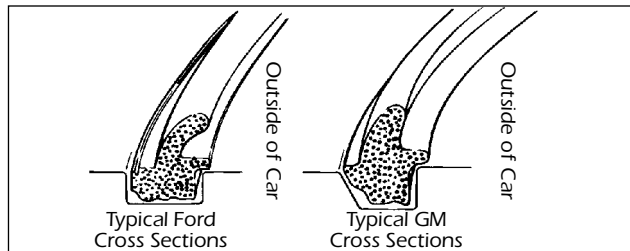

### GLUE AS YOU GO

Start about eight inches from the center and begin to glue around each side as you go until you get to about eight inches from the end. Carefully cut the ends squarely to match together, allowing a 1/4" overlap. At this seam, apply adhesive to the trunk channel and a small amount to the ends of the strip. Hold the ends together for a moment and then insert. Close your trunk and open it, making sure no glue oozes out and shows. Wipe up any excess glue immediately.