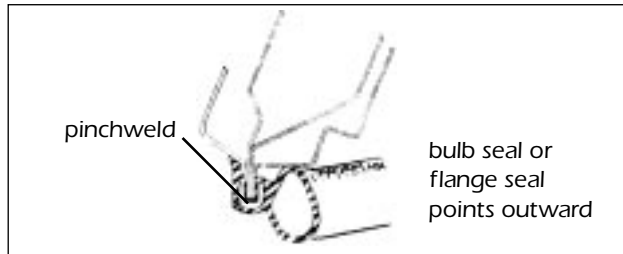

Figure F

Drivers door opening construction showing pinchweld. Flange on door opening.