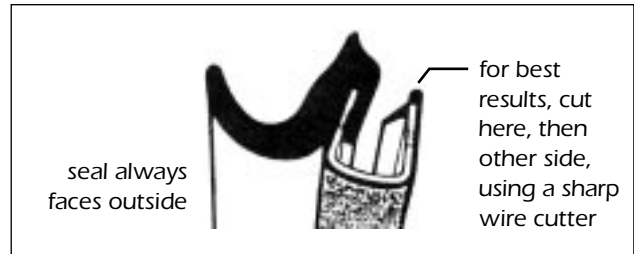

Figure H

Typical flange type seal