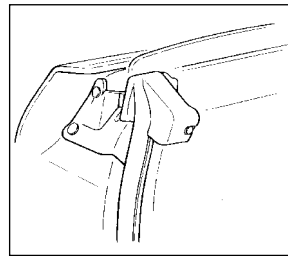

PREPARATION

Remove the old strip in one piece if possible. Remove any old anchor plugs using a pliers. Pushing and popping through any broken pins will also work.

CLEANING

Clean the entire door surface and repair any rust spots.

INSTALL ONE END

Fasten one end (Figure A), placing a tiny amount of adhesive on the mounting side of the end and a small amount between pin anchors. On sedans and trucks, start at the top center and apply a small bead of adhesive on the under side of the rubber between the two pins on either side. Then install these pins.

EASY INSTALL

Now, simply place a small bit of adhesive to the rubber between pins on the main length of weatherstrip, push pins in and work your way around. (Figure B.)

YOUR LAST STEP

On hardtops, your strip is made to fit exactly. On sedans and trucks, where lengths of extrusion are used, carefully cut the ends squarely to match together, allowing a 1/4" to overlap. At this seam, apply adhesive to the ends of the strip. Hold the ends together a moment and add a small amount of glue around the end edges to get any areas missed. Then allow the seam to fully dry before shutting the door, checking for any excess glue.

CHECK

Check you door for alignment. Your SUPERSOFT weatherstrip is made to the correct factory specifications. The soft sponge rubber will soon adjust to irregularities in doors for a positive seal and ease of closing door in just a week.

Figure A